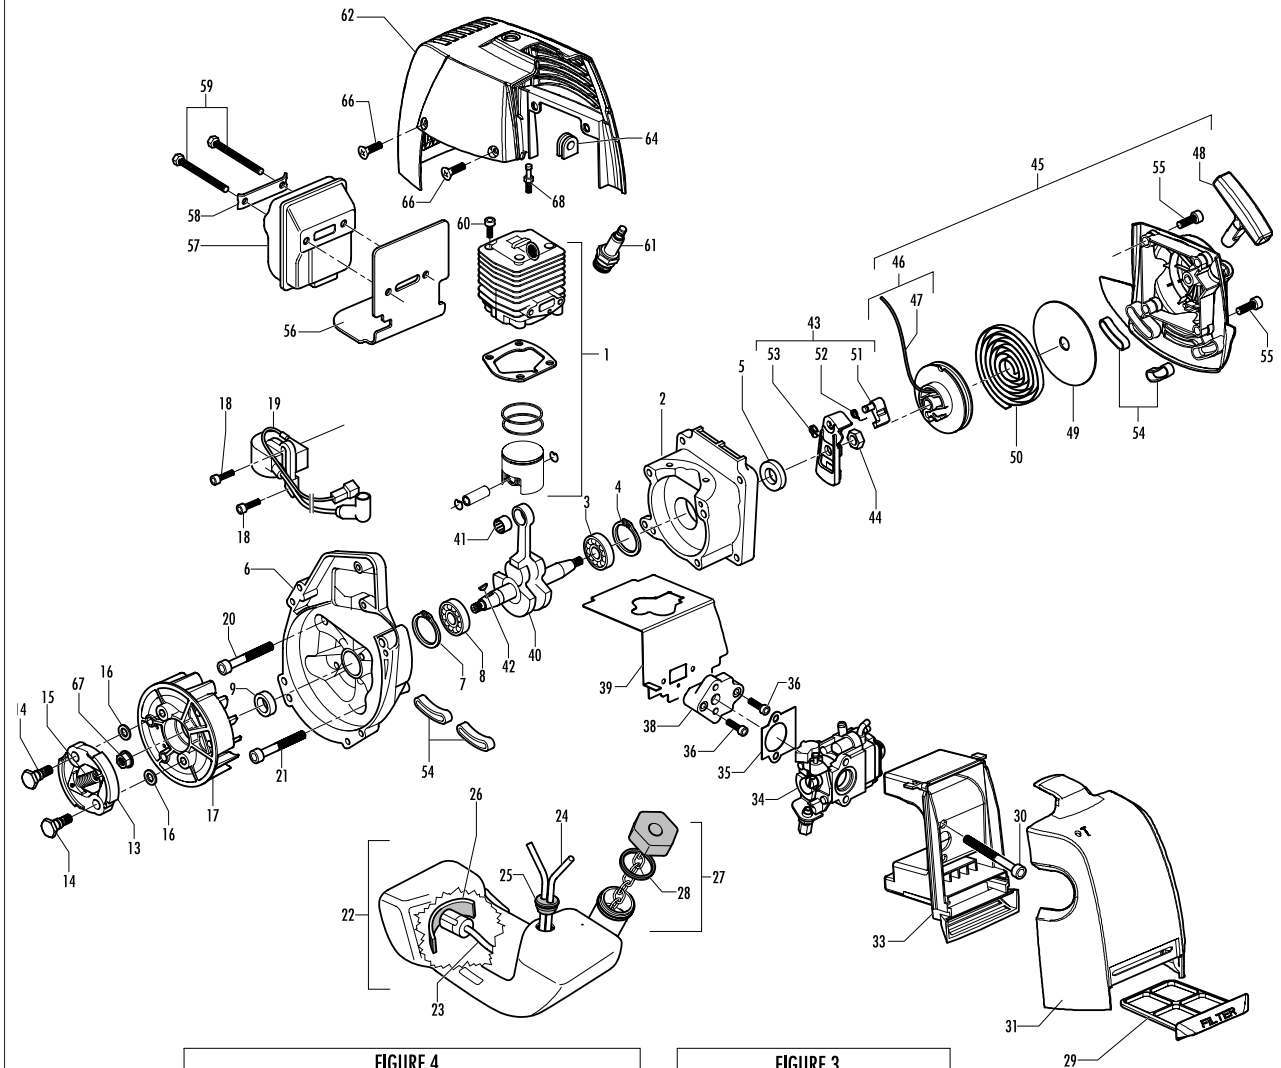

brand	MCCULLOCH

date	MAY/03	SHEET 1/4

Model	Prefix
ELITE 4330X PRO B.BOX	02

Product number
953900476

FIGURE 1