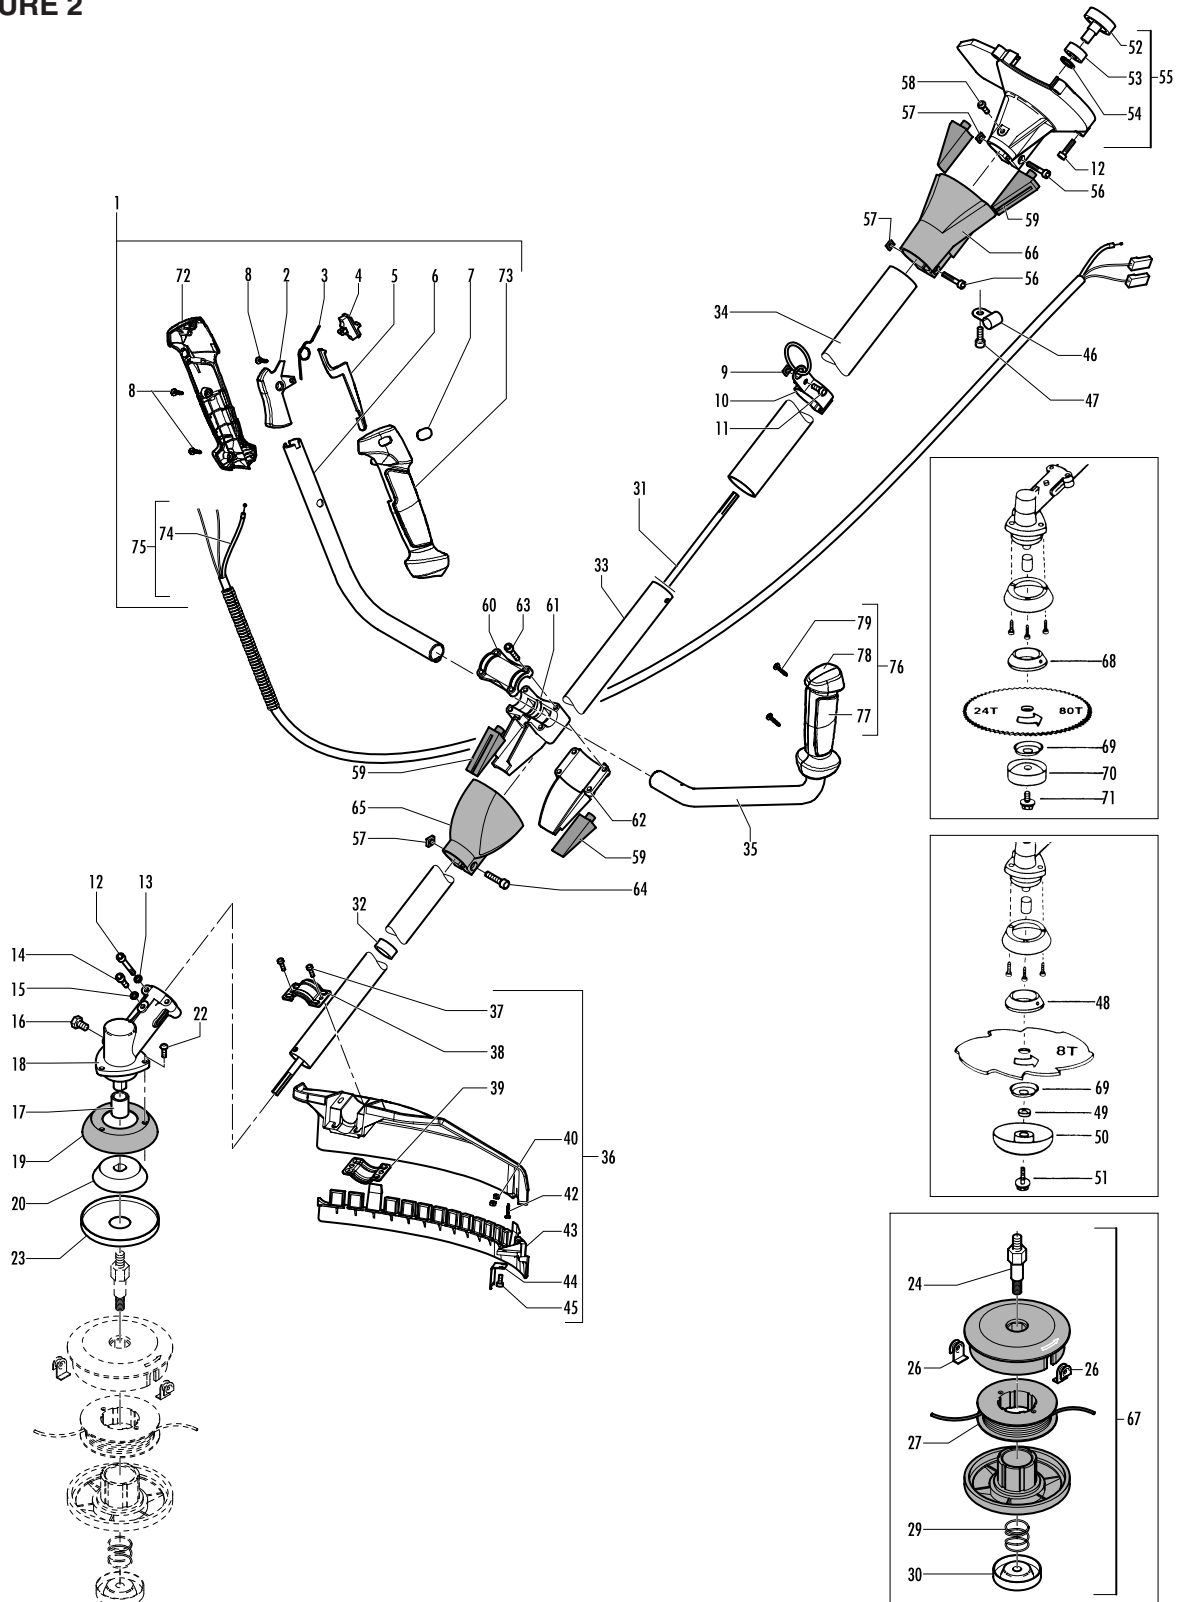

brand	MCCULLOCH

date	MAY/03	SHEET 3/4

Model	Prefix
ELITE 4330X PRO B.BOX	02

Product number
953900476

FIGURE 2