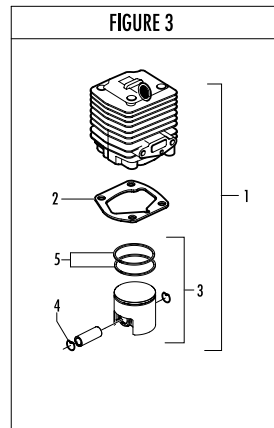

brand	MCCULLOCH

date	MAY/03	SHEET 1/4

Model	Prefix
ELITE 4330X PRO B.BOX	02

Product number
953900476

FIGURE 1