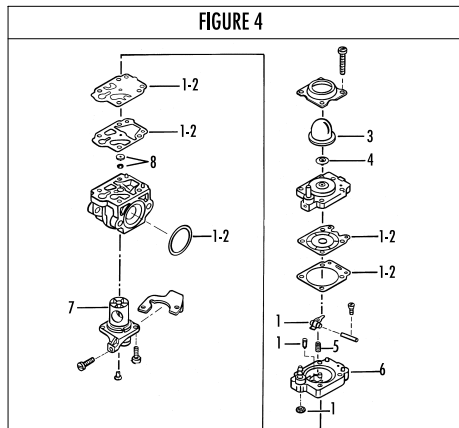

brand	MCCULLOCH

date	MAY/03	SHEET 1/4

Model	Prefix
ELITE 4330X PRO B.BOX	02

Product number
953900476

FIGURE 1